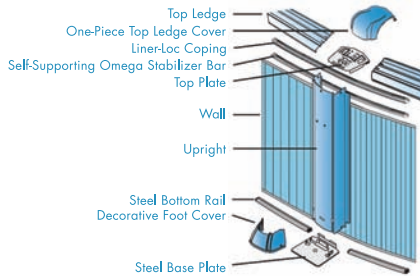

FRAME STRUCTURE