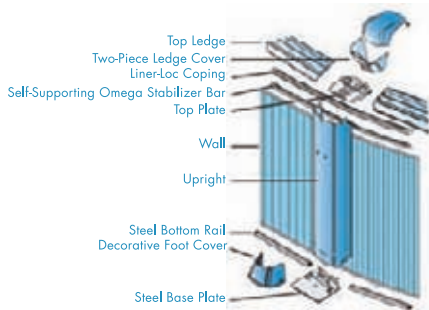

FRAME STRUCTURE