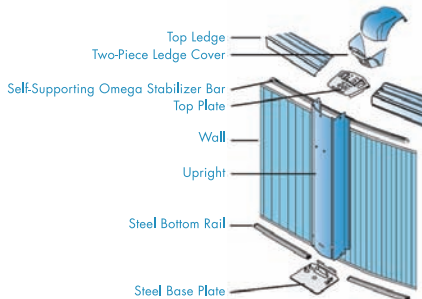

FRAME STRUCTURE