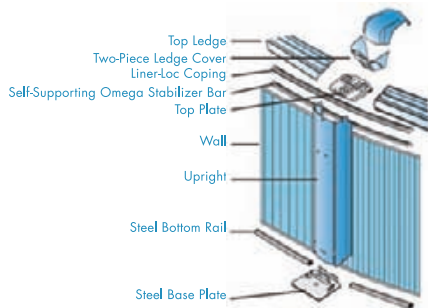

FRAME STRUCTURE